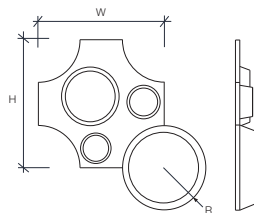

H 60 W 60 D 9 R 20

Measurement of absorption coefficient with reference to ISO 354 and ISO 11654

	Empty room	With absorber
Date	2012-06-08	2012-06-08
Temperature	19 °C	19 °C
Humidity	48 %RH	48 %RH
Room volume	60,48 m ³	60,48 m ³
Absorber area	-	3,24 m ²